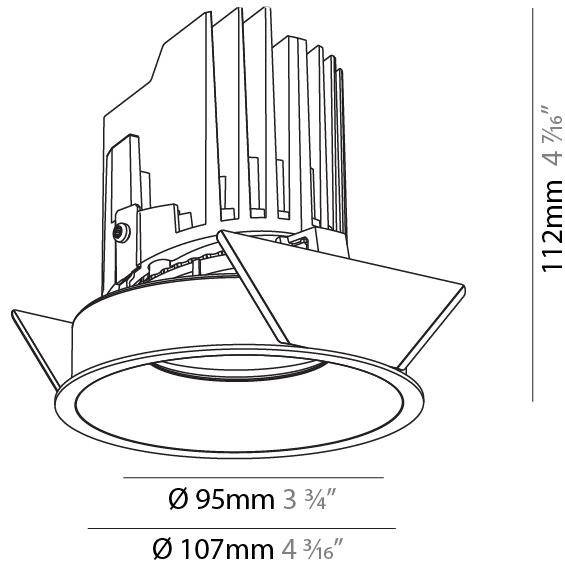

GENERAL

Series: Bioniq
Subseries: Bioniq Round Semi Adjustable
Brand: Prolicht
Division: Architectural
Mounting Type: Recessed
Mounting Location: Ceiling
Subcategory: Downlight

PHYSICAL

Shape: Round
Diameter (mm): 107
Diameter (in): 4 3/16
Height (mm): 112
Height (in): 4 7/16
Ceiling Thickness (mm): 10 / 12.5 / 15
Ceiling Thickness (in): 3/8 or 1/2 or 9/16
Min. Recessing Depth (mm): 130
Min. Recessing Depth (in): 5 1/8
Light Distribution: Adjustable / Downlight
Weight (kg): 0.435
Weight (lbs): 0.96
Fixture Finish: SSR / BKV / CWI / CRY / HAB / UFT / ITA / RUA / FTG / MYG / LOD / PUS / FRO / FUP / KIA / POP / BLS / SPG / MEY / GOH / GUM / CHC / COM / ABZ / JAG / OBR / MOS / ROR
Fixture Material: Aluminum Die Cast
Cut-out Measurements: 98mm / 3 7/8"

ELECTRICAL

Lamp Type: LED (Zhaga Standard)
Total Output Wattage (W): 15
Dimming: Dali Dimming
Driver Included: No
Driver Location: Recessed Housing
Driver Type: Constant Current - 120Vac
Housing: See components
Input Voltage (V): 120
Constant Current (MA): 350

LED

Number of LEDs: 1
Color Temperature (°K): Warm Dim
Max. Delivered Lumen (lm): 760
Nominal Lumen (lm): 1140
CRI: >90 CRI
Lamp Life (hrs): 50000

OPTICAL

Reflector: 20 / 40 / 60
Adjustability: Rotational 355°, Tilt 10°

RATINGS AND CERTIFICATIONS

Certified By: Certified for North American Standards
IP rating: IP20

98mm 3 7/8"	130mm 5 1/8"	10 | 15mm 3/8" 9/16"	10°	355°		

A